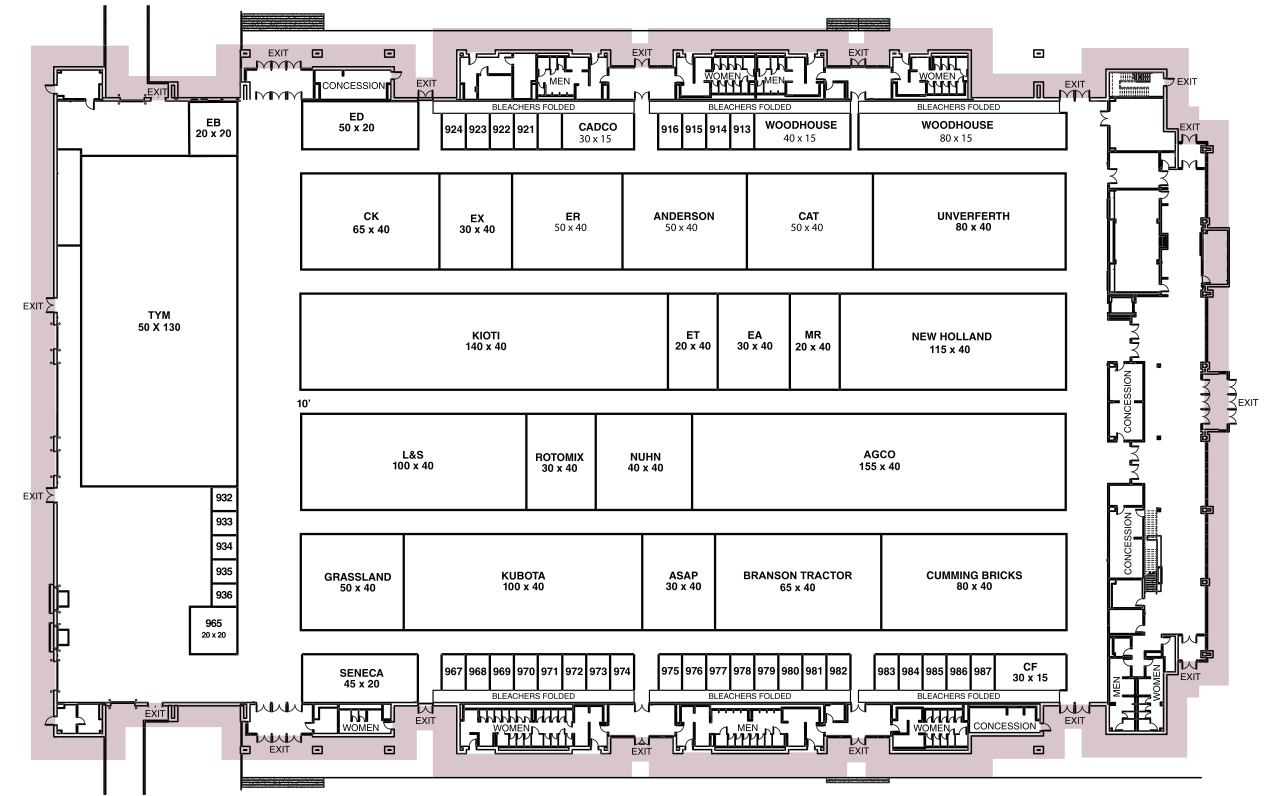

Horticulture Building

Expo Building

Art & Home Center

EXHIBIT LOCATOR
Exhibits are identified first by building code, followed by booth number.

AH	Art & Home Center
CP	Center of Progress
D	Dairy Building
E	Expo Building
HT	Horticulture Building
S	Science Building
W	Witter Ag Museum

Center of Progress Building

Science Building

Dairy Building