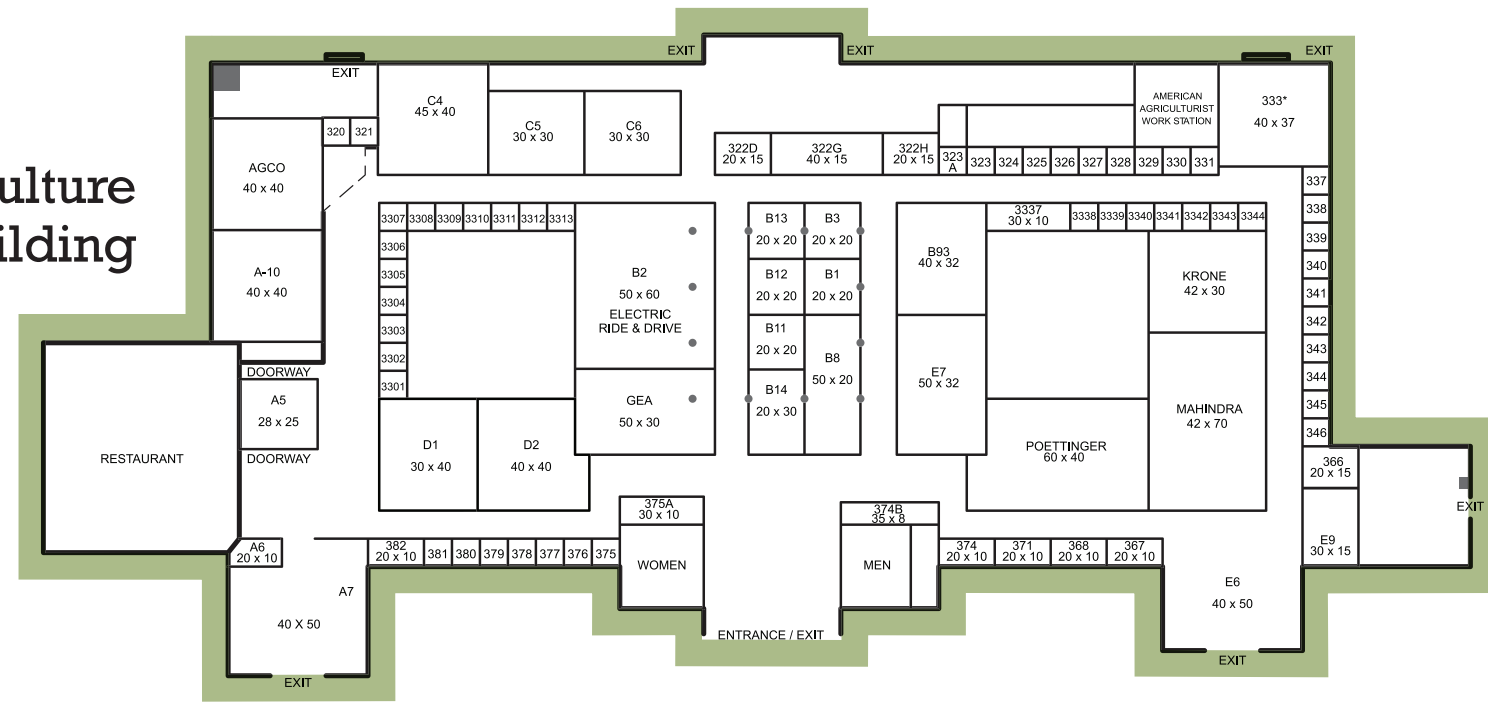

Horticulture Building

Expo Building

Art & Home Center

EXHIBIT LOCATOR
Exhibits are identified first by building code, followed by booth number.

AH	Art & Home Center
CP	Center of Progress
D	Dairy Building
E	Expo Building
HT	Horticulture Building
S	Science Building
W	Witter Ag Museum

Center of Progress Building

Science Building

Dairy Building