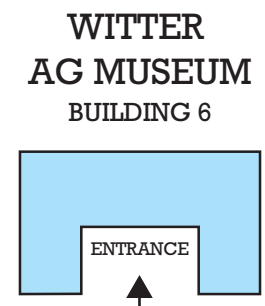

6 Buildings

NEW YORK FARM SHOW 2020

The logo features a red barn icon inside a red square frame with diagonal lines, positioned above the text 'NEW YORK FARM SHOW 2020'.

MAIN ENTRANCE GATE

GATE 2