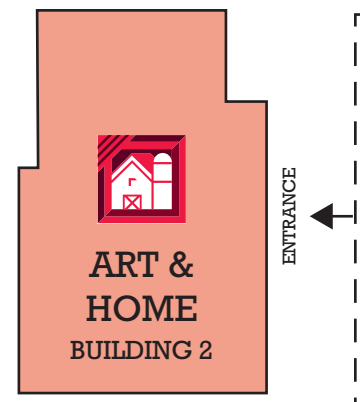

6 Buildings

NEW YORK FARM SHOW 2020

The logo features a red barn icon inside a red square frame with diagonal lines, positioned above the text 'NEW YORK FARM SHOW 2020'.

MAIN ENTRANCE GATE

GATE 2