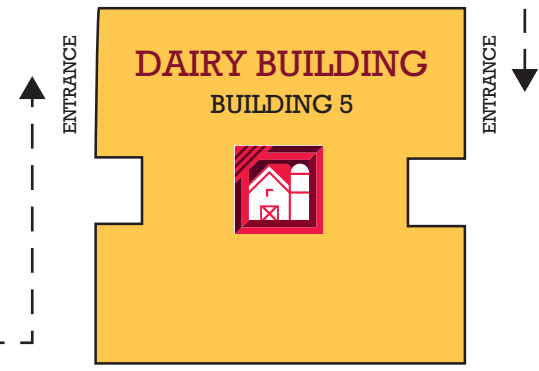

6 Buildings

NEW YORK FARM SHOW 2020

The logo features a red barn icon inside a red square frame with diagonal lines, positioned above the text 'NEW YORK FARM SHOW 2020'.

MAIN ENTRANCE GATE

GATE 2