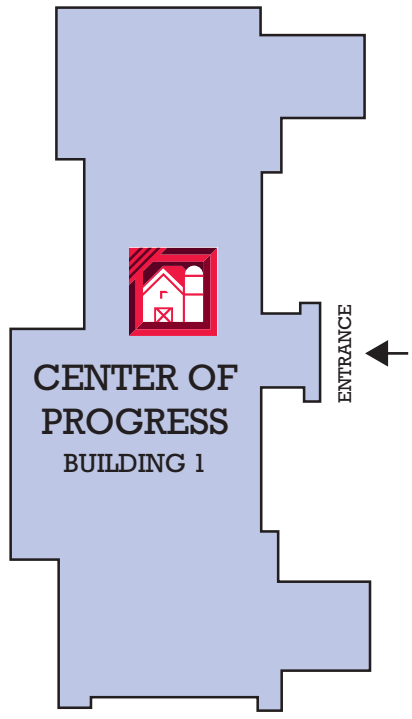

6 Buildings

NEW YORK FARM SHOW 2020

The logo features a red barn icon inside a red square frame with diagonal lines, positioned above the text 'NEW YORK FARM SHOW 2020'.

MAIN ENTRANCE GATE

GATE 2