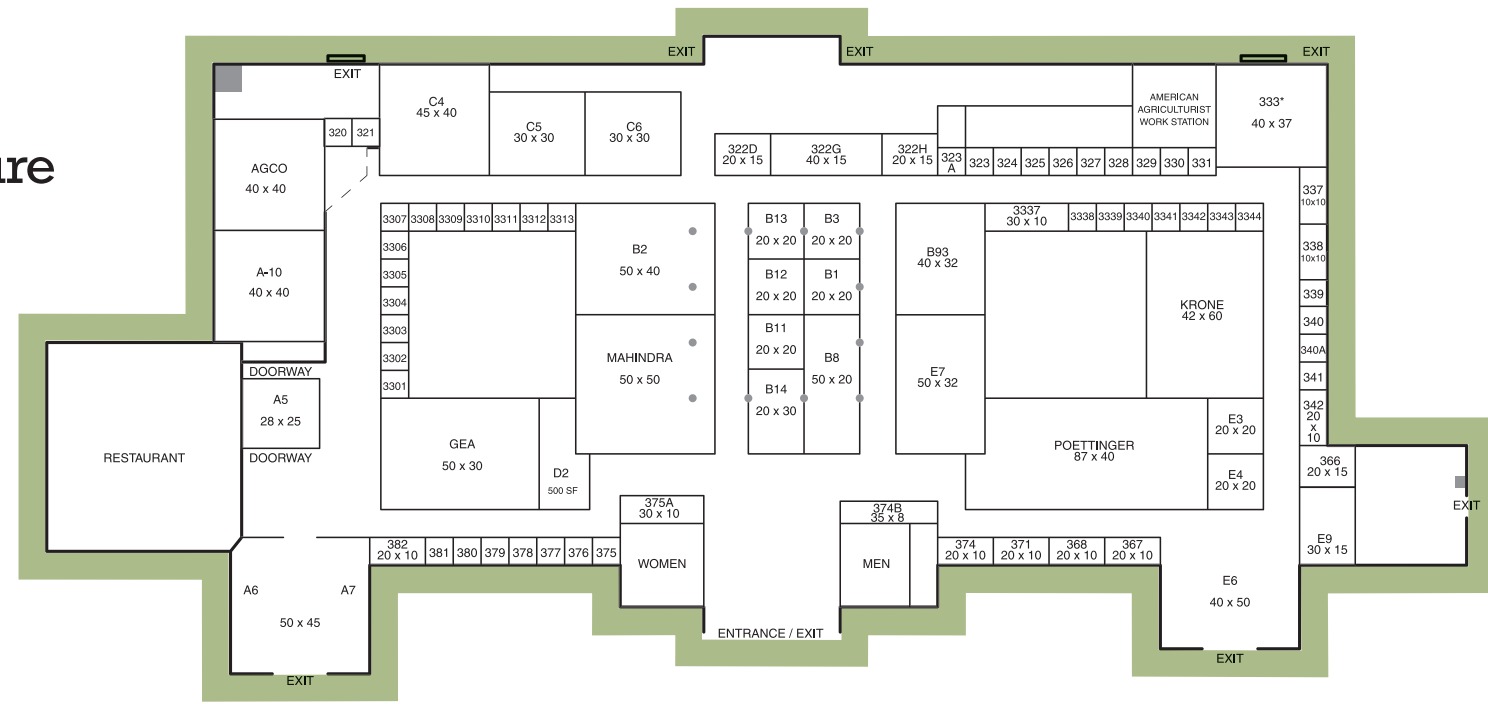

# Horticulture Building

### EXHIBIT LOCATOR

Exhibits are identified first by building code, followed by booth number.

AH	Art & Home Center
CP	Center of Progress
D	Dairy Building
E	Expo Building
HT	Horticulture Building
W	Witter Ag Museum