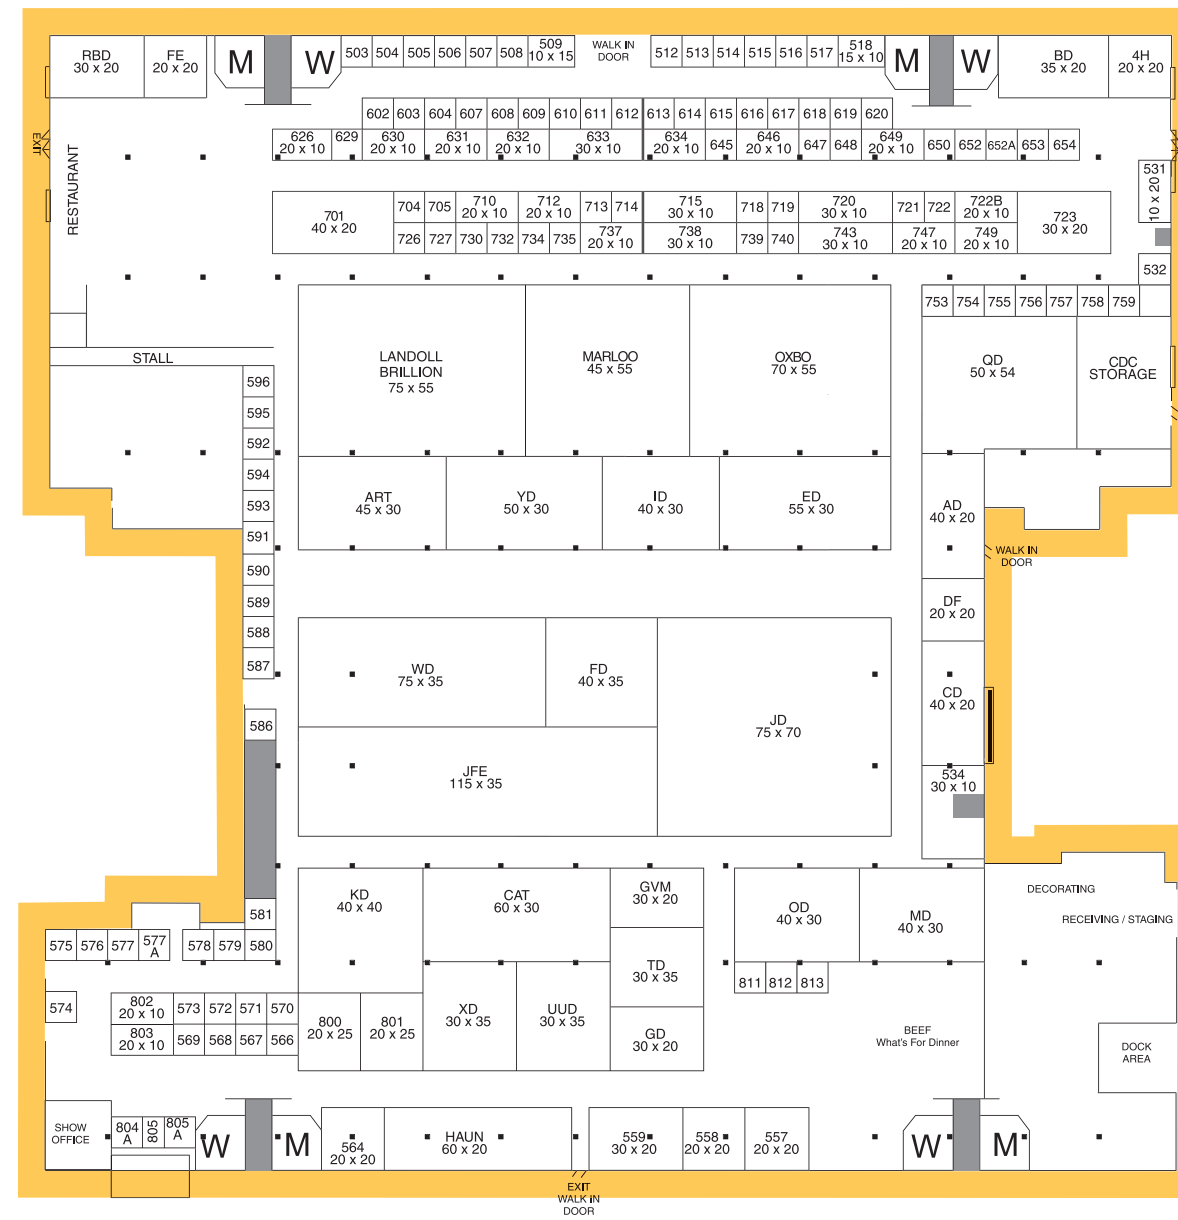

# Horticulture Building

### EXHIBIT LOCATOR

Exhibits are identified first by building code, followed by booth number.

AH	Art & Home Center
CP	Center of Progress
D	Dairy Building
E	Expo Building
HT	Horticulture Building
W	Witter Ag Museum

# Dairy Building

**NEW YORK FARM SHOW 2020**