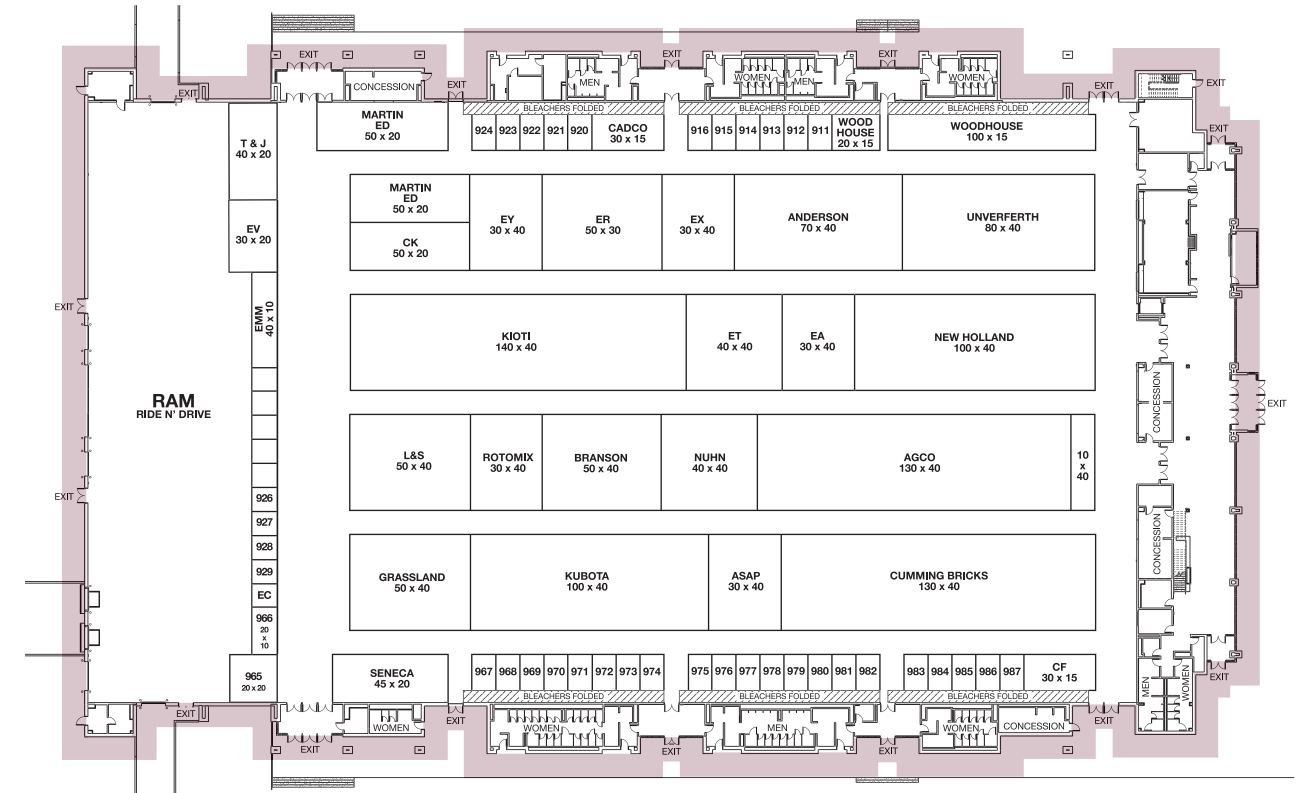

# Horticulture Building

### EXHIBIT LOCATOR

Exhibits are identified first by building code, followed by booth number.

AH	Art & Home Center
CP	Center of Progress
D	Dairy Building
E	Expo Building
HT	Horticulture Building
W	Witter Ag Museum

# Dairy Building

**NEW YORK FARM SHOW 2020**