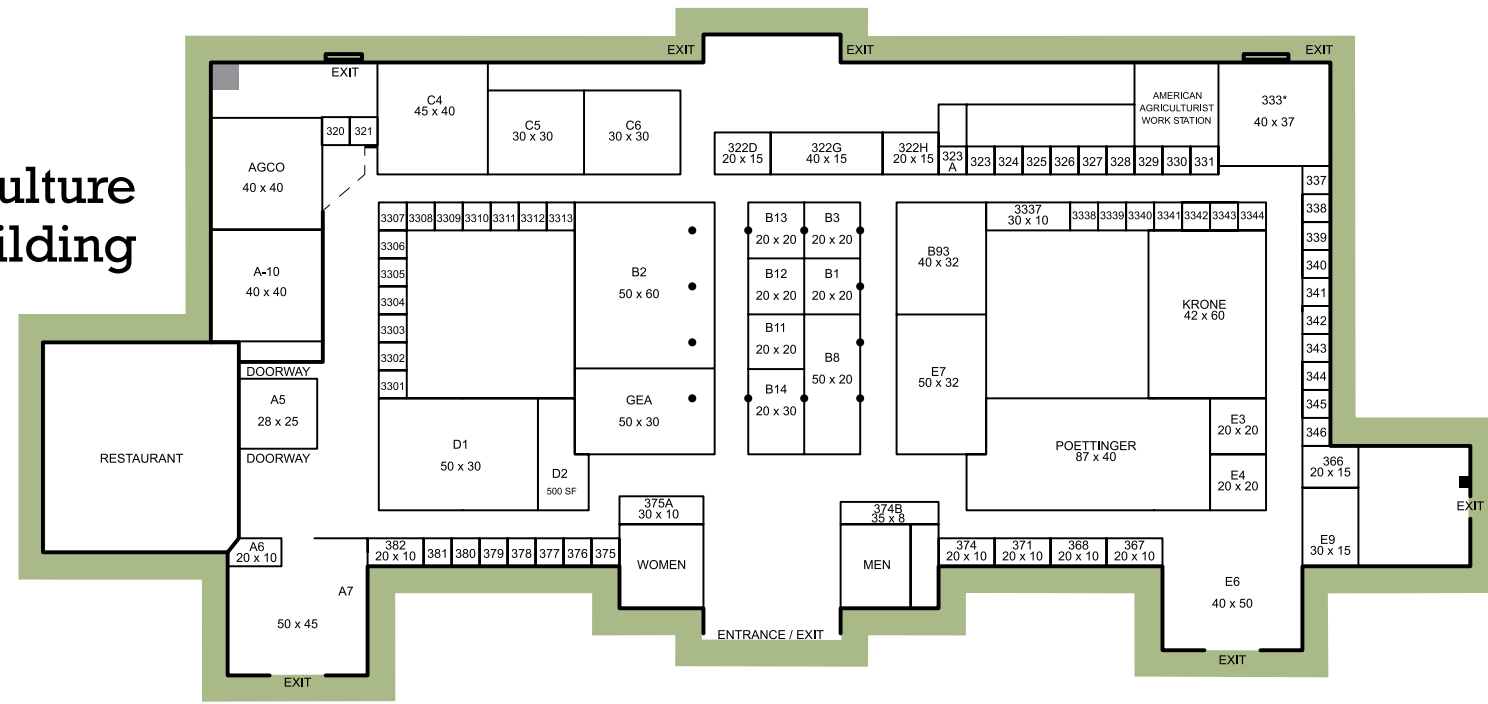

Horticulture Building

Expo Building

Art & Home Center

EXHIBIT LOCATOR
Exhibits are identified first by building code, followed by booth number.

AH	Art & Home Center
CP	Center of Progress
D	Dairy Building
E	Expo Building
HT	Horticulture Building
S	Science Building
W	Witter Ag Museum

Center of Progress Building

Science Building

Dairy Building