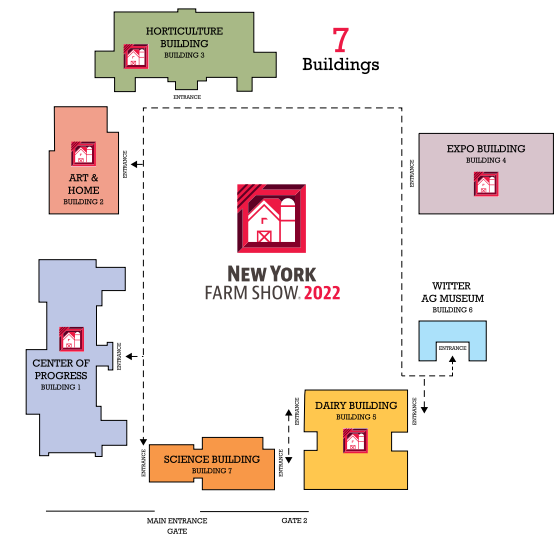

Horticulture Building

Expo Building

Art & Home Center

EXHIBIT LOCATOR
Exhibits are identified first by building code, followed by booth number.

AH	Art & Home Center
CP	Center of Progress
D	Dairy Building
E	Expo Building
HT	Horticulture Building
S	Science Building
W	Witter Ag Museum

Center of Progress Building

Science Building

Dairy Building