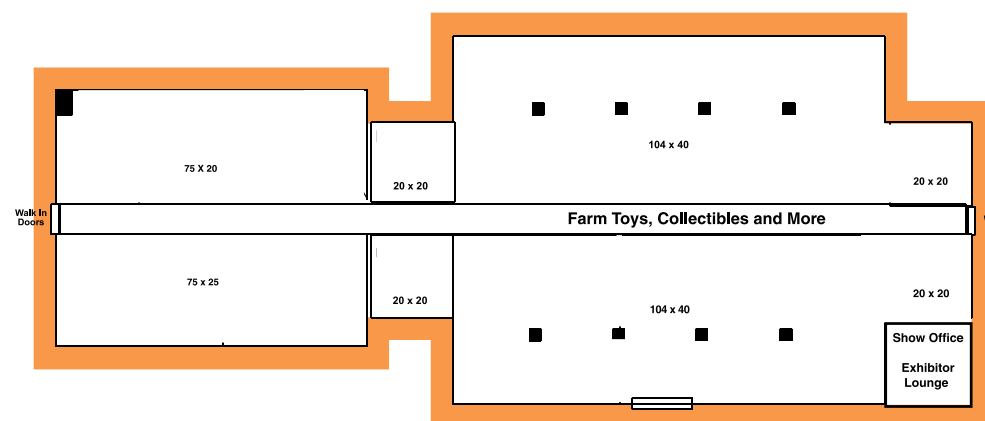

Science Building