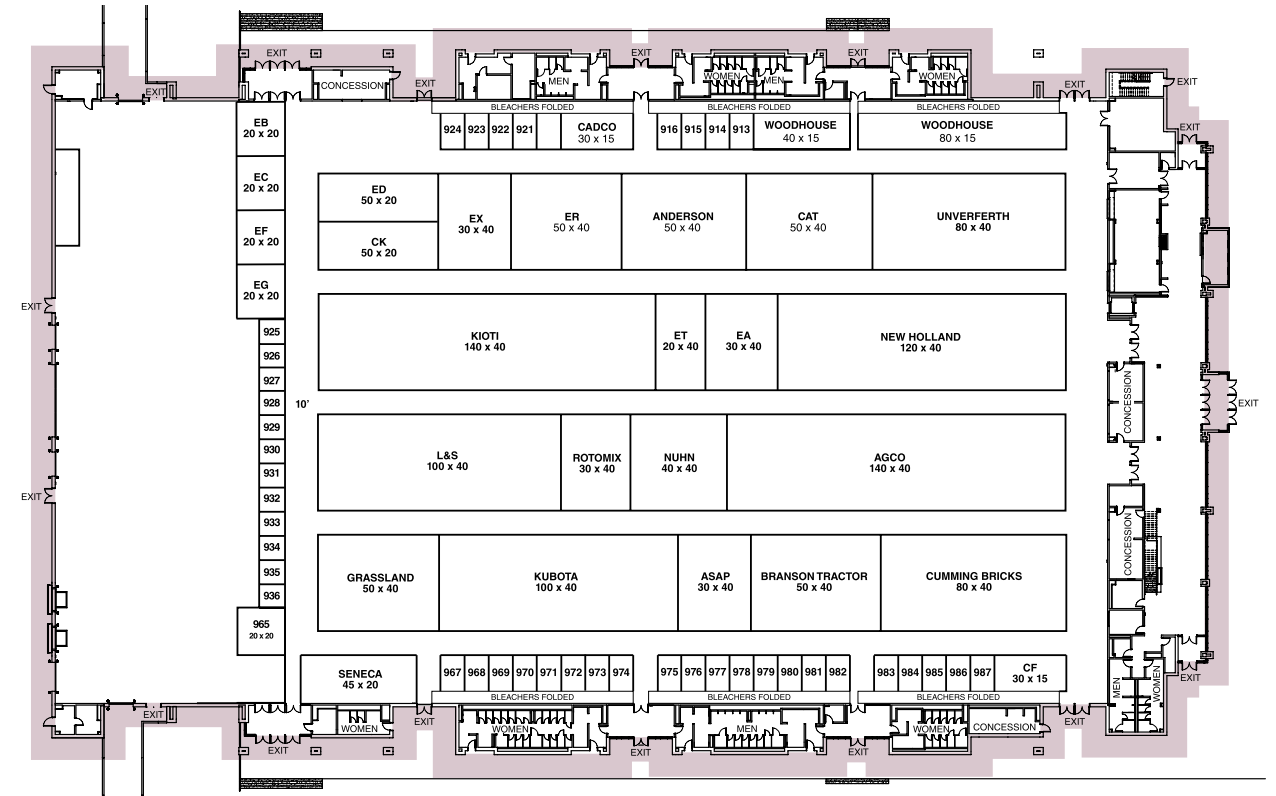

Horticulture Building

Expo Building

Art & Home Center

EXHIBIT LOCATOR
Exhibits are identified first by building code, followed by booth number.

AH	Art & Home Center
CP	Center of Progress
D	Dairy Building
E	Expo Building
HT	Horticulture Building
S	Science Building
W	Witter Ag Museum

Center of Progress Building

Science Building

Dairy Building