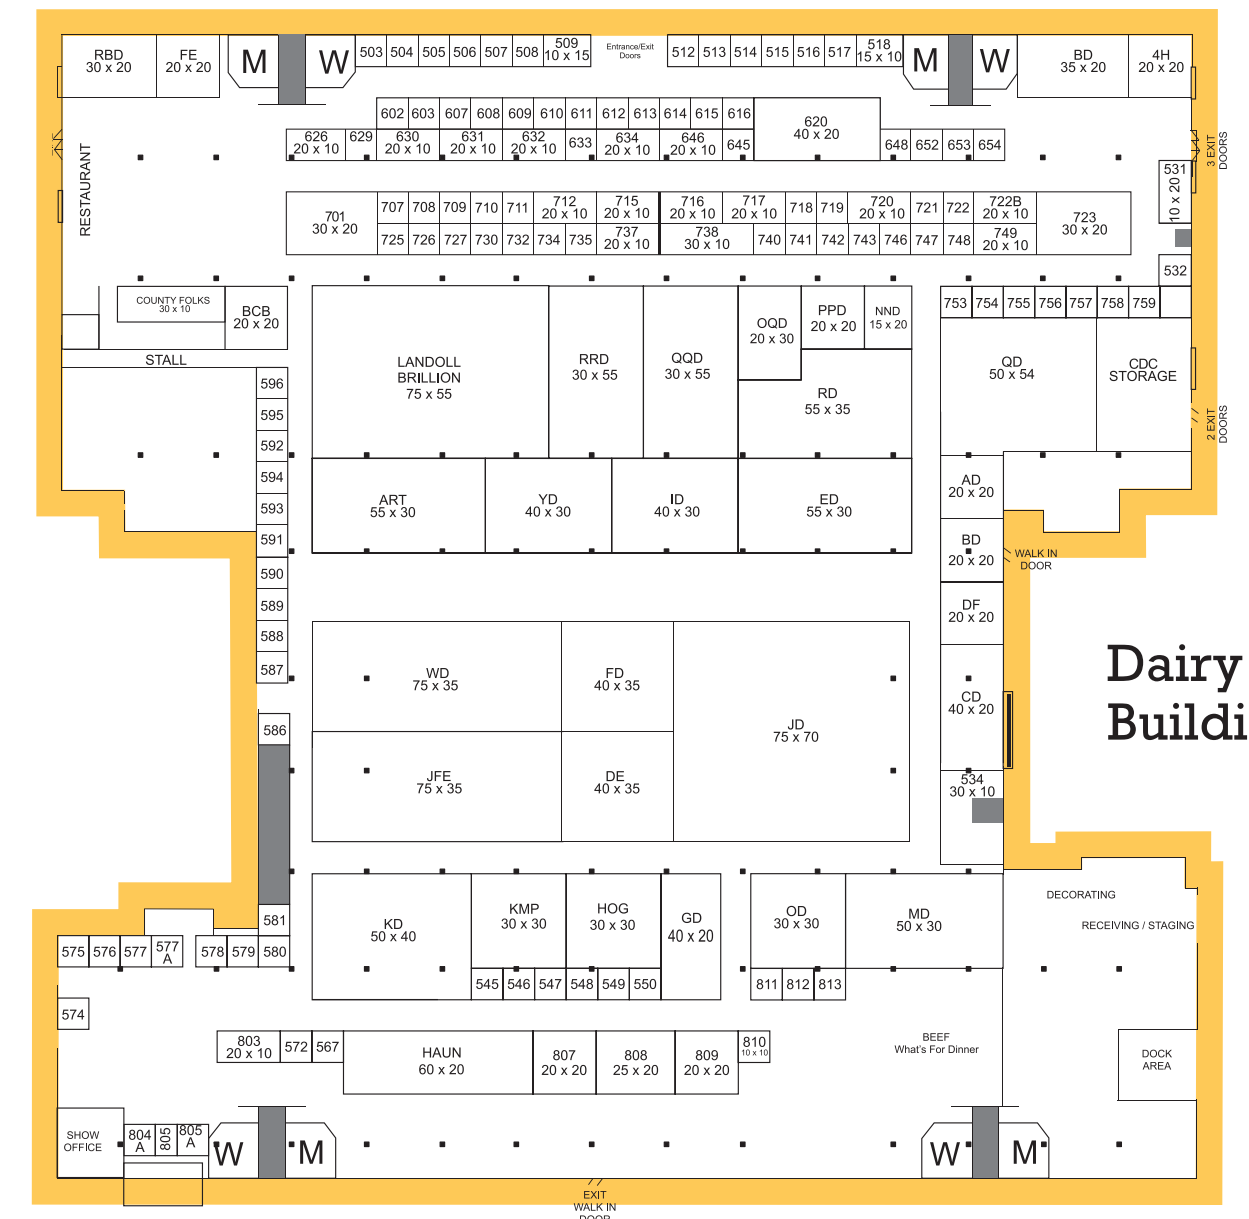

Horticulture Building

Expo Building

Art & Home Center

EXHIBIT LOCATOR

Exhibits are identified first by building code, followed by booth number.

AH	Art & Home Center
CP	Center of Progress
D	Dairy Building
E	Expo Building
HT	Horticulture Building
S	Science Building
W	Witter Ag Museum

Center of Progress Building

Science Building

Dairy Building