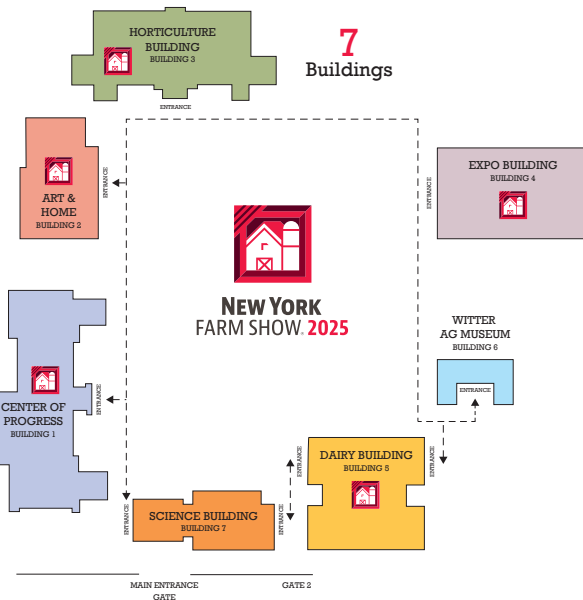

Horticulture Building

Expo Building

Art & Home Center

EXHIBIT LOCATOR

Exhibits are identified first by building code, followed by booth number.

AH	Art & Home Center
CP	Center of Progress
D	Dairy Building
E	Expo Building
HT	Horticulture Building
S	Science Building
W	Witter Ag Museum

Center of Progress Building

Science Building

Dairy Building