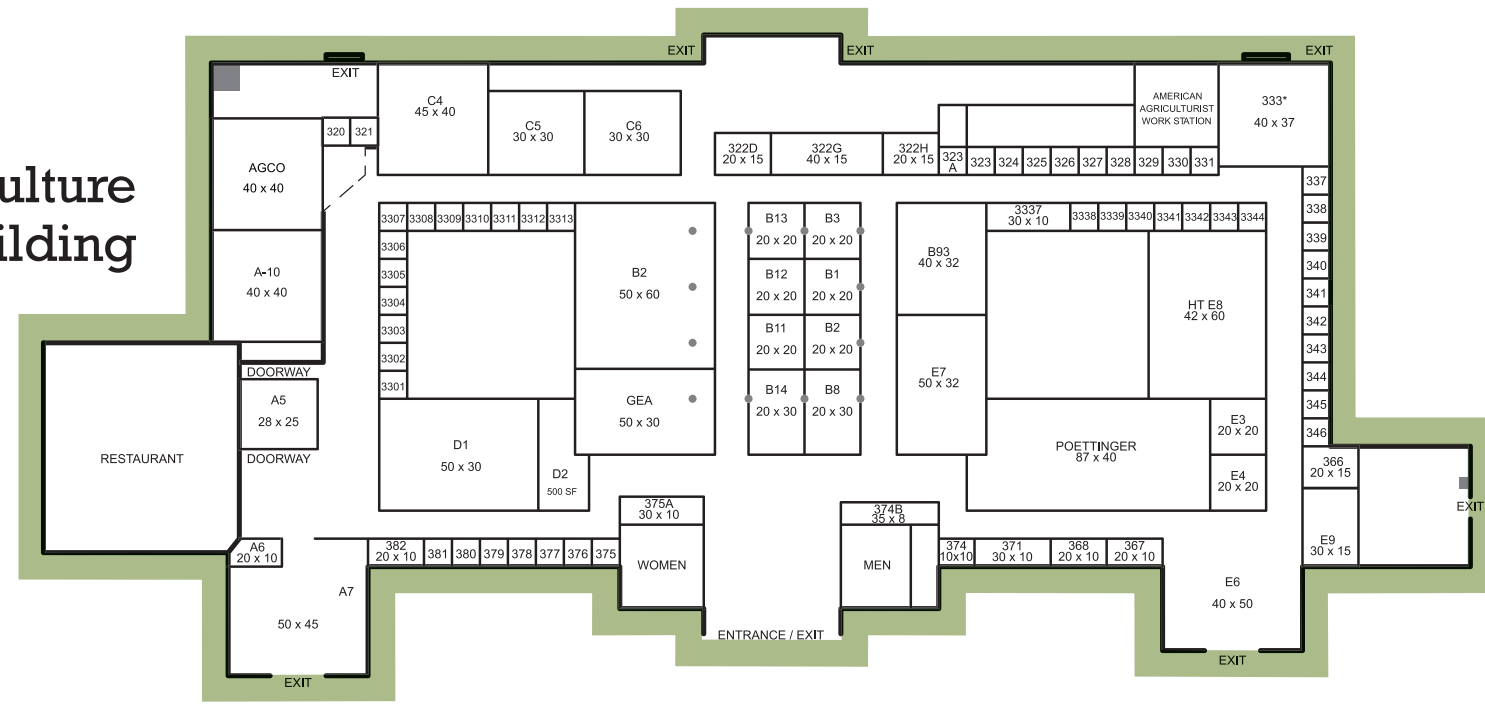

Horticulture Building

Expo Building

Art & Home Center

EXHIBIT LOCATOR

Exhibits are identified first by building code, followed by booth number.

AH	Art & Home Center
CP	Center of Progress
D	Dairy Building
E	Expo Building
HT	Horticulture Building
S	Science Building
W	Witter Ag Museum

Center of Progress Building

Science Building

Dairy Building