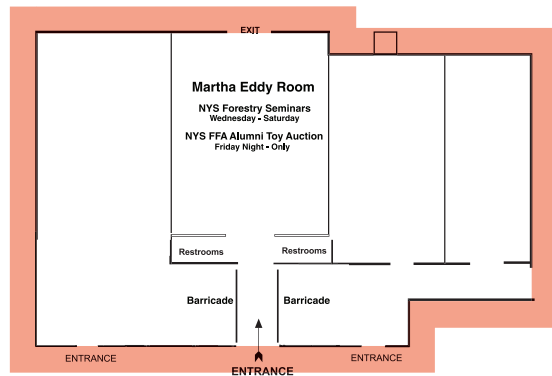

Horticulture Building

Expo Building

Art & Home Center

EXHIBIT LOCATOR

Exhibits are identified first by building code, followed by booth number.

AH	Art & Home Center
CP	Center of Progress
D	Dairy Building
E	Expo Building
HT	Horticulture Building
S	Science Building
W	Witter Ag Museum