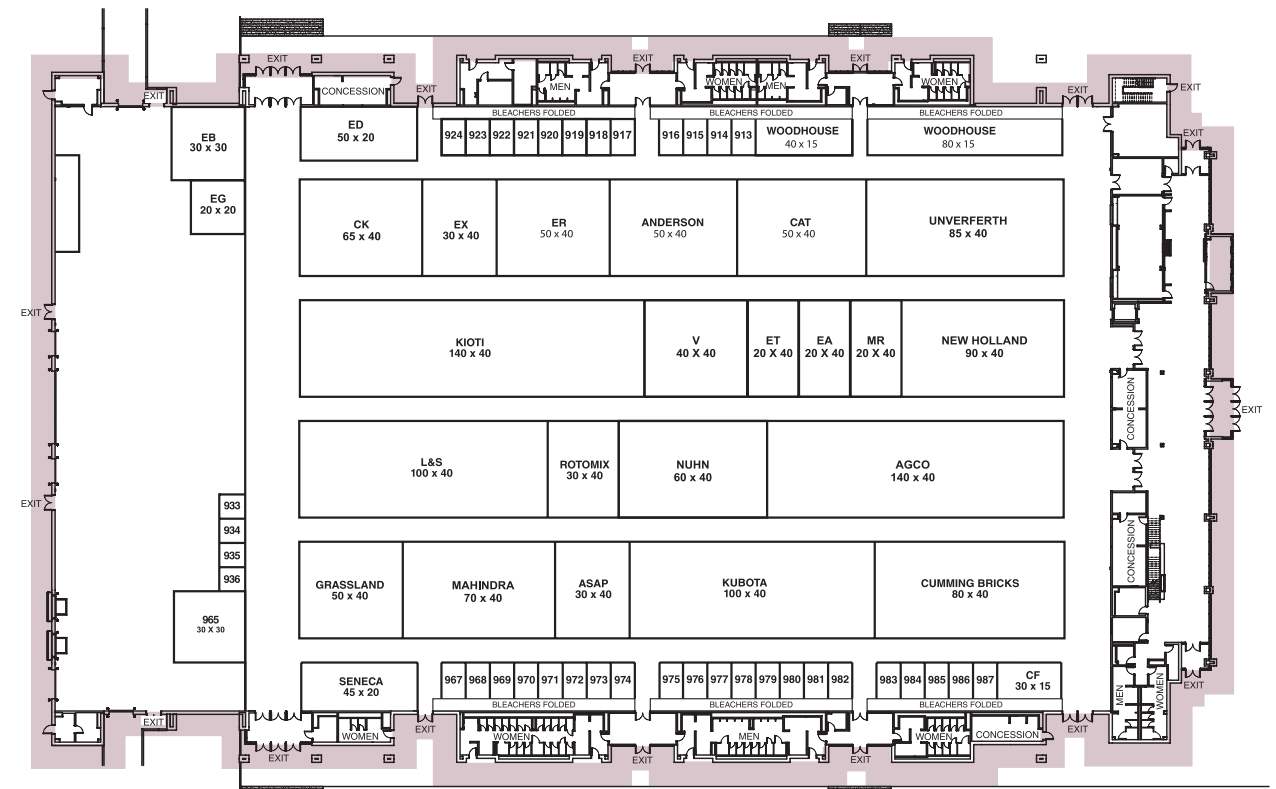

Horticulture Building

Expo Building

Art & Home Center

EXHIBIT LOCATOR

Exhibits are identified first by building code, followed by booth number.

AH	Art & Home Center
CP	Center of Progress
D	Dairy Building
E	Expo Building
HT	Horticulture Building
S	Science Building
W	Witter Ag Museum

Center of Progress Building

Science Building

Dairy Building